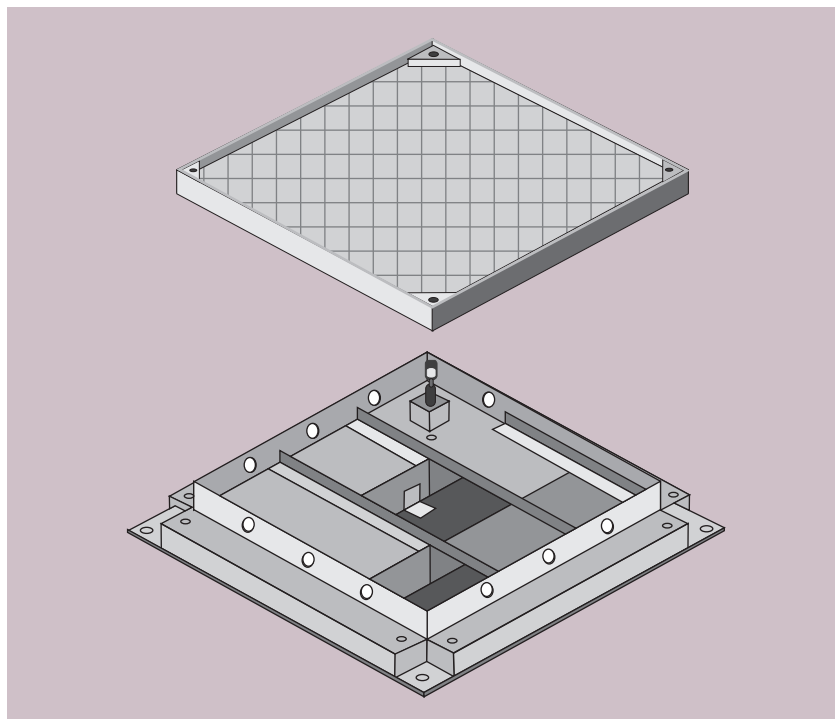

UNDER FLOOR JUNCTION BOX

UNDER FLOOR SYSTEMS

ORDER PATTERN (mm)				
SIZE		ITEM CODE		
WIDTH	HEIGHT	DOUBLE COMPARTMENT	TRIPLE COMPARTMENT	
200x200	38	2CTRUFJB200x38	3CTRUFJB200x38	
200x200	50	2CTRUFJB200x50	3CTRUFJB200x50	
225x225	38	2CTRUFJB225x38	3CTRUFJB225x38	
225x225	50	2CTRUFJB225x50	3CTRUFJB225x50	
250x250	38	2CTRUFJB250x38	3CTRUFJB250x38	
250x250	50	2CTRUFJB250x50	3CTRUFJB250x50	
300x300	38	2CTRUFJB300x38	3CTRUFJB300x38	
300x300	50	2CTRUFJB300x50	3CTRUFJB300x50	
350x350	38	2CTRUFJB350x38	3CTRUFJB350x38	
350x350	50	2CTRUFJB350x50	3CTRUFJB350x50	

Note: Request for any special sizes, gauges and flanges can be attended by our qualified team.
Please mention the corresponding thickness with the item code.