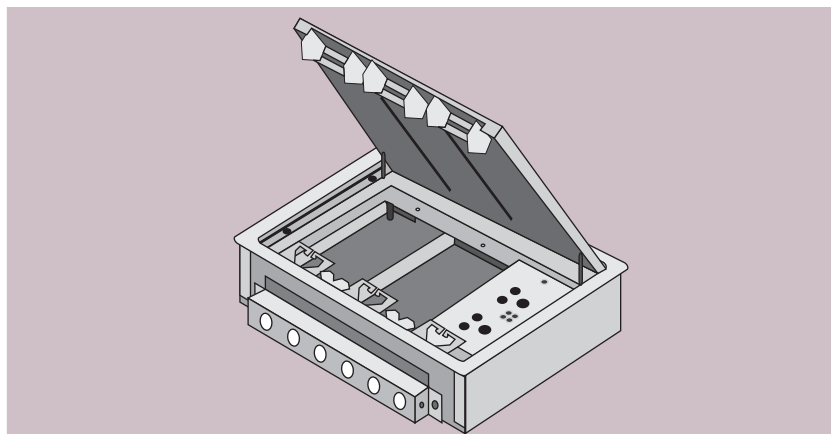

UNDER FLOOR SERVICE OUTLET BOX

ORDER PATTERN (mm)			
SIZE		ITEM CODE	
WIDTH	HEIGHT	DOUBLE COMPARTMENT	TRIPLE COMPARTMENT
250x250x38	38	2CTRUF50250x38	3CTRUF50250x38
350x350x38	38	2CTRUF50350x38	3CTRUF50350x38

ORDER PATTERN (mm)			
SIZE		ITEM CODE	
WIDTH	HEIGHT	DOUBLE COMPARTMENT	TRIPLE COMPARTMENT
250x250x50	50	2CTRUF50250x50	3CTRUF50250x50
350x350x50	50	2CTRUF50350x50	3CTRUF50350x50