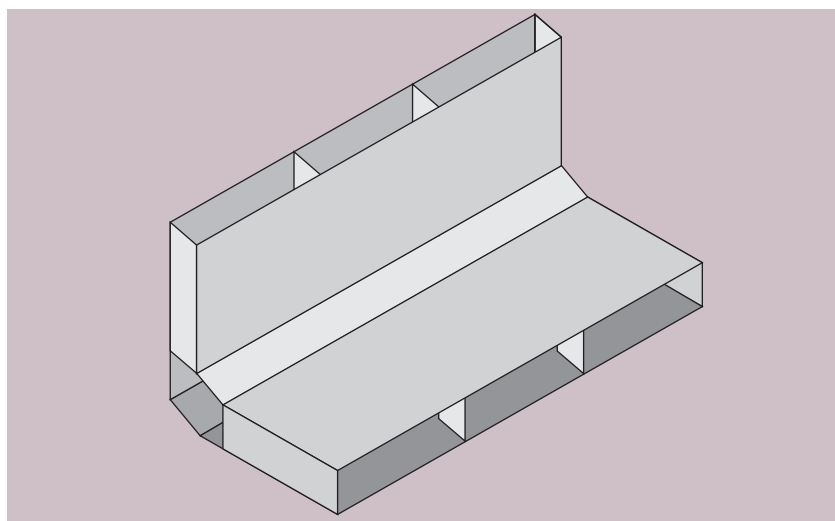

ORDER PATTERN (mm)				
SIZE		ITEM CODE		
WIDTH	HEIGHT	DOUBLE COMPARTMENT	TRIPLE COMPARTMENT	
75	50	2CTRUF 75x50	3CTRUF 75x50	
150	50	2CTRUF 150x50	3CTRUF 150x50	
200	50	2CTRUF 200x50	3CTRUF 200x50	
225	50	2CTRUF 225x50	3CTRUF 225x50	
250	50	2CTRUF 250x50	3CTRUF 250x50	
300	50	2CTRUF 300x50	3CTRUF 300x50	
350	50	2CTRUF 350x50	3CTRUF 350x50	
425	50	2CTRUF 425x50	3CTRUF 425x50	

Note: Request for any special sizes, gauges and flanges can be attended by our qualified team.
Please mention the corresponding thickness with the item code.

UNDER FLOOR JUNCTION BOX

UNDER FLOOR SYSTEMS

ORDER PATTERN (mm)				
SIZE		ITEM CODE		
WIDTH	HEIGHT	DOUBLE COMPARTMENT	TRIPLE COMPARTMENT	
200x200	38	2CTRUFJB200x38	3CTRUFJB200x38	
200x200	50	2CTRUFJB200x50	3CTRUFJB200x50	
225x225	38	2CTRUFJB225x38	3CTRUFJB225x38	
225x225	50	2CTRUFJB225x50	3CTRUFJB225x50	
250x250	38	2CTRUFJB250x38	3CTRUFJB250x38	
250x250	50	2CTRUFJB250x50	3CTRUFJB250x50	
300x300	38	2CTRUFJB300x38	3CTRUFJB300x38	
300x300	50	2CTRUFJB300x50	3CTRUFJB300x50	
350x350	38	2CTRUFJB350x38	3CTRUFJB350x38	
350x350	50	2CTRUFJB350x50	3CTRUFJB350x50	

Note: Request for any special sizes, gauges and flanges can be attended by our qualified team.
Please mention the corresponding thickness with the item code.

UNDER FLOOR VERTICAL ACCESS BOX

ORDER PATTERN (mm)			
SIZE		ITEM CODE	
WIDTH	HEIGHT	DOUBLE COMPARTMENT	TRIPLE COMPARTMENT
75	38	2CTRUFVB75x38	3CTRUFVB75x38
150	38	2CTRUFVB150x38	3CTRUFVB150x38
200	38	2CTRUFVB200x38	3CTRUFVB200x38
225	38	2CTRUFVB225x38	3CTRUFVB225x38
250	38	2CTRUFVB250x38	3CTRUFVB250x38
300	38	2CTRUFVB300x38	3CTRUFVB300x38
350	38	2CTRUFVB350x38	3CTRUFVB350x38
425	38	2CTRUFVB425x38	3CTRUFVB425x38